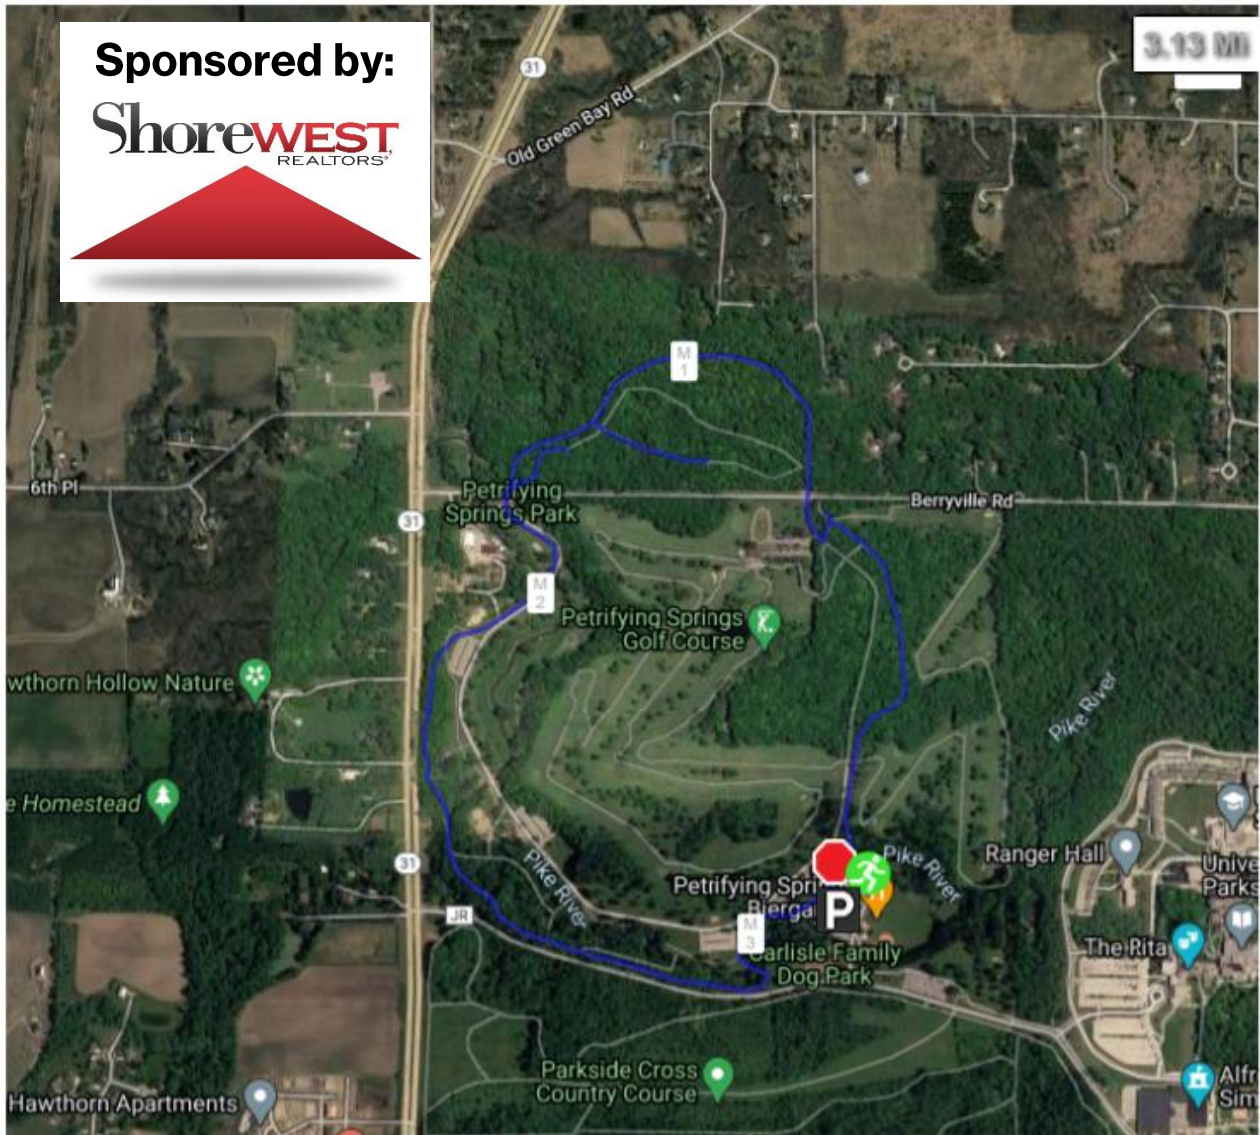

Home Run 5K Petrifying Springs

www.raceentry.com/maps/user/view/52481